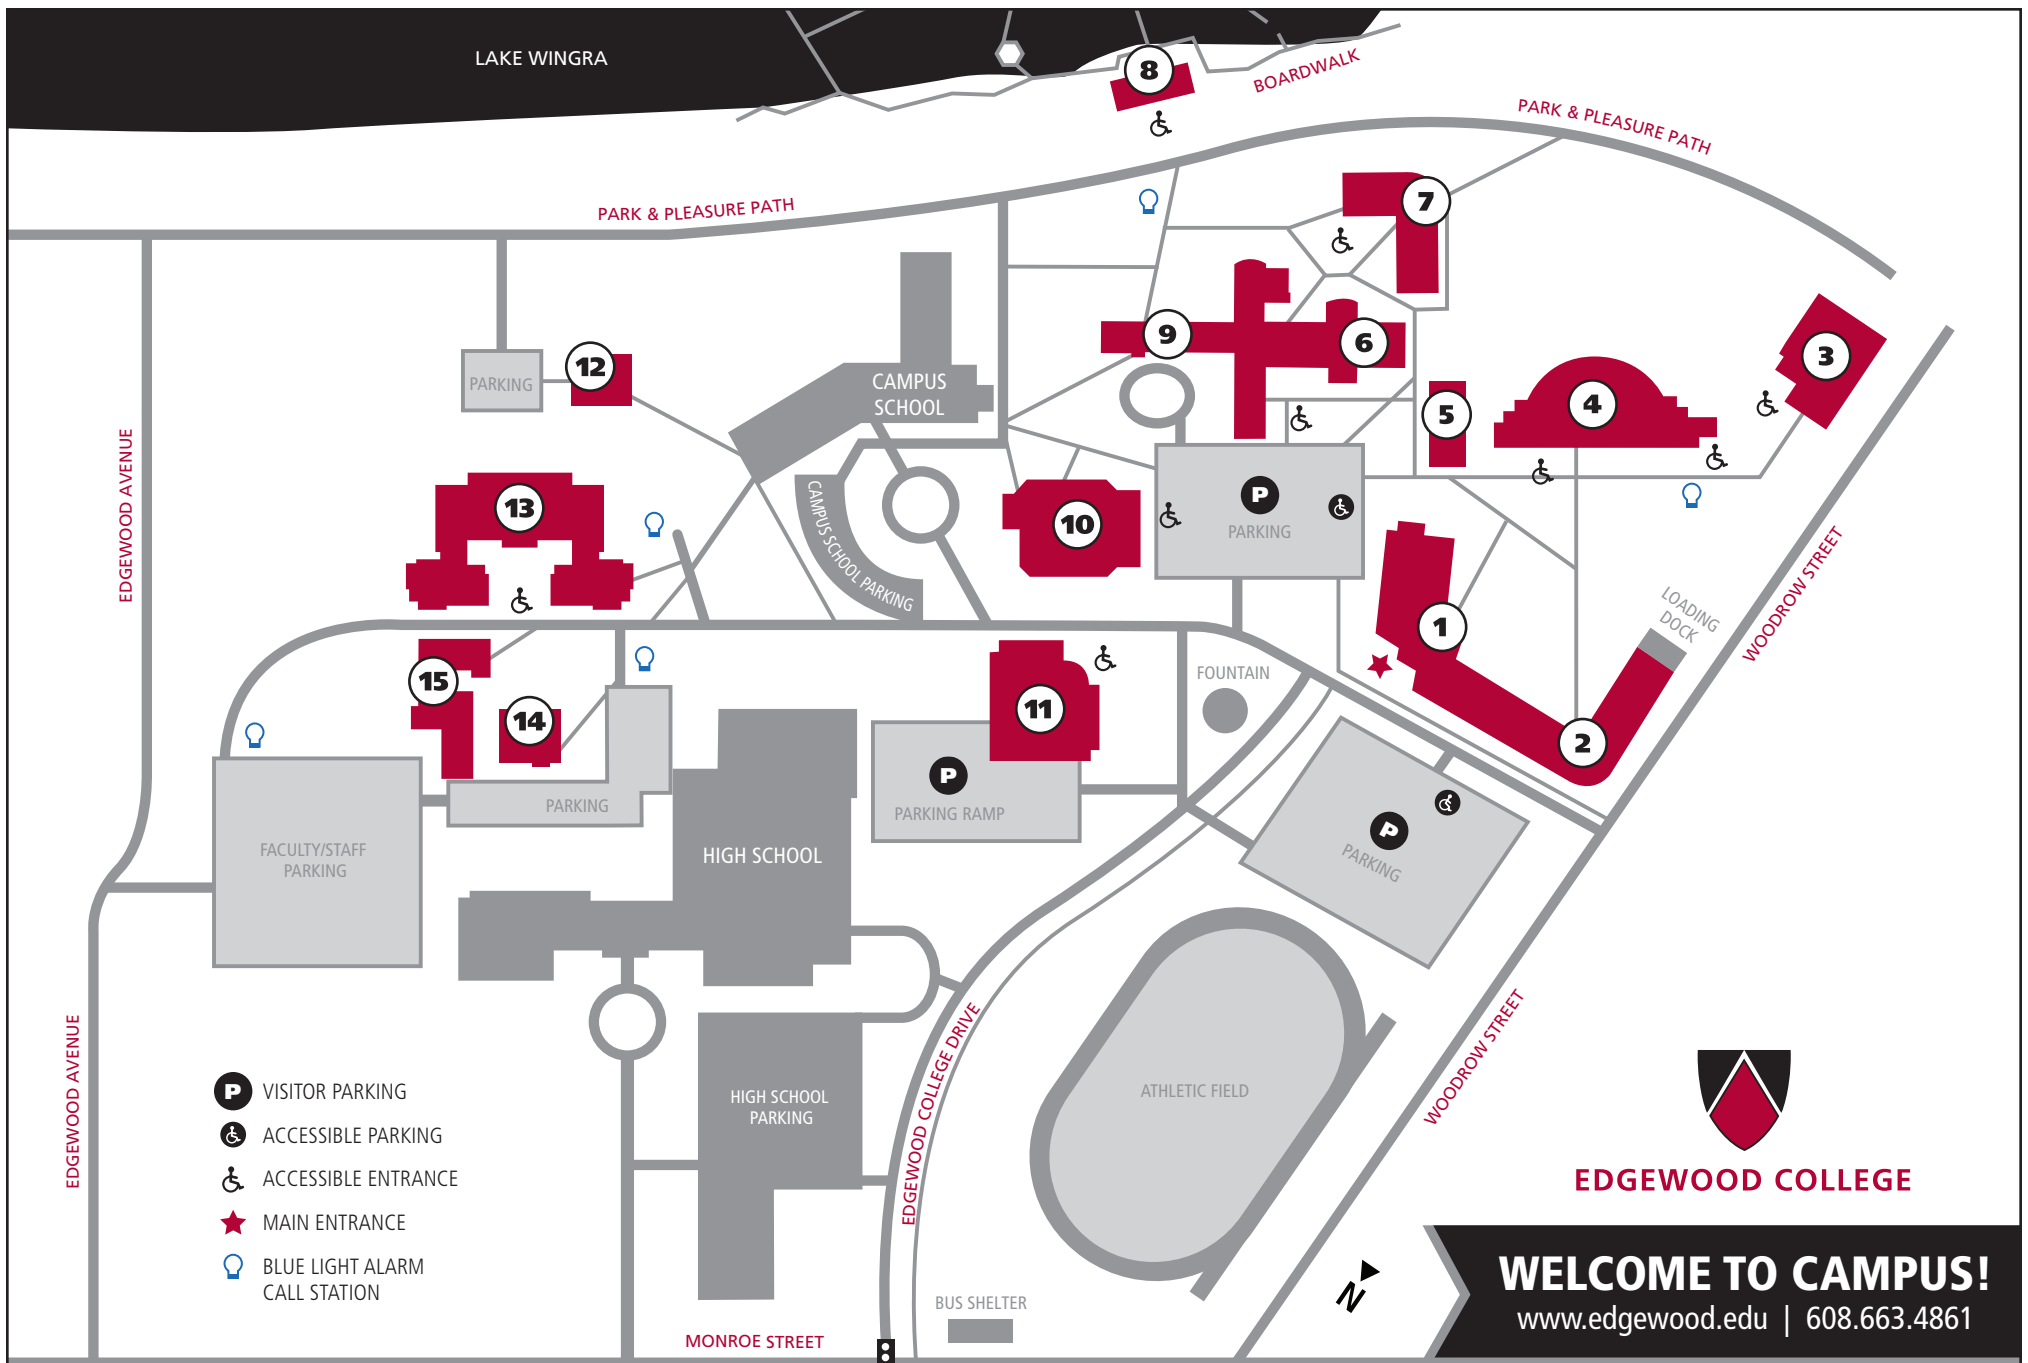

LAKE WINGRA

BOARDWALK

PARK & PLEASURE PATH

PARK & PLEASURE PATH

EDGEWOOD AVENUE

WOODROW STREET

EDGEWOOD AVENUE

WOODROW STREET

EDGEWOOD COLLEGE DRIVE

MONROE STREET

TO NAKOMA ROAD

← TO REGENT STREET

- P** VISITOR PARKING
- ACCESSIBLE PARKING
- ACCESSIBLE ENTRANCE
- MAIN ENTRANCE
- BLUE LIGHT ALARM CALL STATION

EDGEWOOD COLLEGE

WELCOME TO CAMPUS!

www.edgewood.edu | 608.663.4861

- | | | | | | | | |
|-------------------------------------|---------------------|----------------------------|---------------------------|----------------------|--------------------------------------|--------------------------|-------------------------|
| 1 PREDOLIN HUMANITIES CENTER | 3 THE STREAM | 5 WEBER HALL | 7 STEVIE HALL | 9 REGINA HALL | 11 SONDEREGGER SCIENCE CENTER | 13 DOMINICAN HALL | 15 MARSHALL HALL |
| 2 DERICCI HALL | 4 LIBRARY | 6 ST. JOSEPH CHAPEL | 8 MAZZUCHELLI HALL | 10 EDGEDOME | 12 SIENA APARTMENTS | 14 FACILITIES HQ | |

FOR EVENTS IN THE STREAM...

Edgewood College | www.edgewood.edu | 608.663.4861

Follow Edgewood College Drive and park in the lot shown. If the lot is full, park in one of the other two lots on campus. Follow the red path to The Stream.